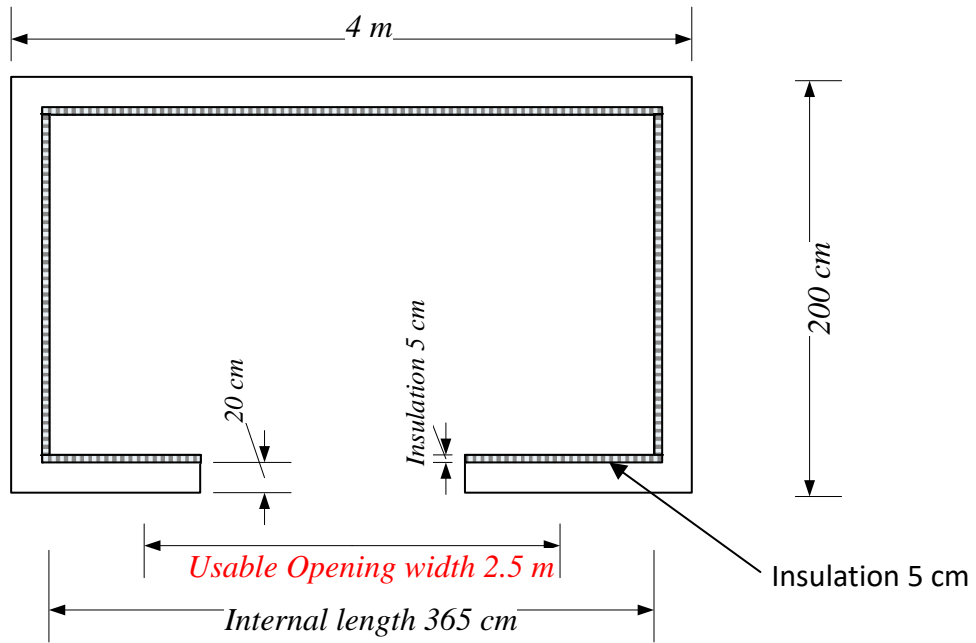

FURNACE EXTERNAL DIMENSIONS  
4.0m (length) x 2.0m (width) x 3.0m (height)

FURNACE INTERNAL DIMENSIONS  
3.65 (L) x 1.60 (W) x 2.56 m (H)

FURNACE  
PLAN VIEW

FRONT VIEW